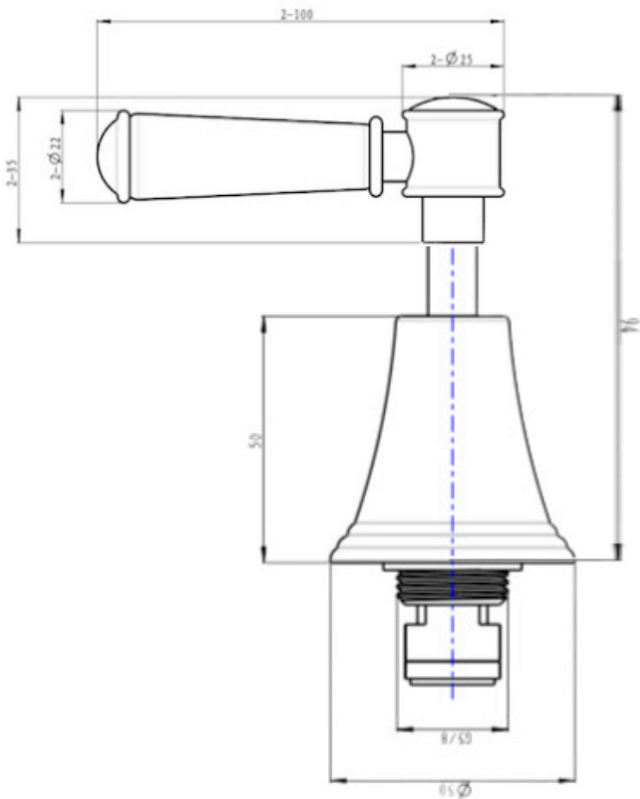

Vintage Lever Handle Wall Top Assemblies

Brushed Brass

Product Specifications

Code	VIN-06-LEV-BB	Finish	Brushed Brass
Barcode	9339897017411	Spindle	1/4 Turn Ceramic Disc
Material	Low Lead Brass		

Experience, *the difference.*